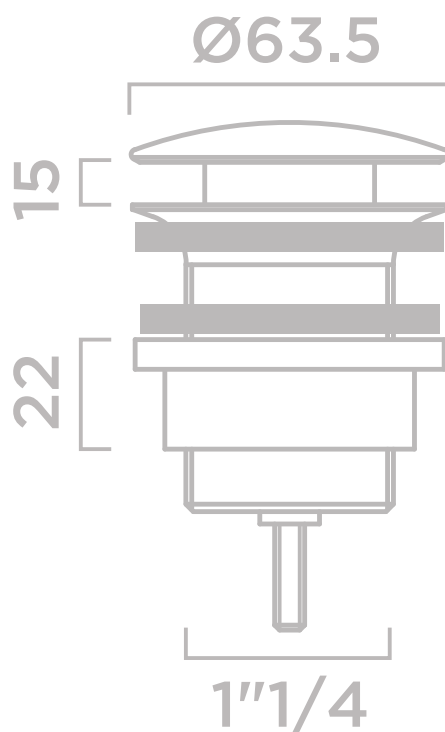

TECHNICAL DRAWING

Parina Basin Push Waste

Chrome: 48-0163
Matt Black: 48-0124

MERE
BEAUTIFUL BATHROOMS

MERE

T 01925 214 200
E sales@mererbathrooms.co.uk
W mererbathrooms.co.uk

2 Lyncastle Road
Appleton Thorn
Warrington WA4 4SN